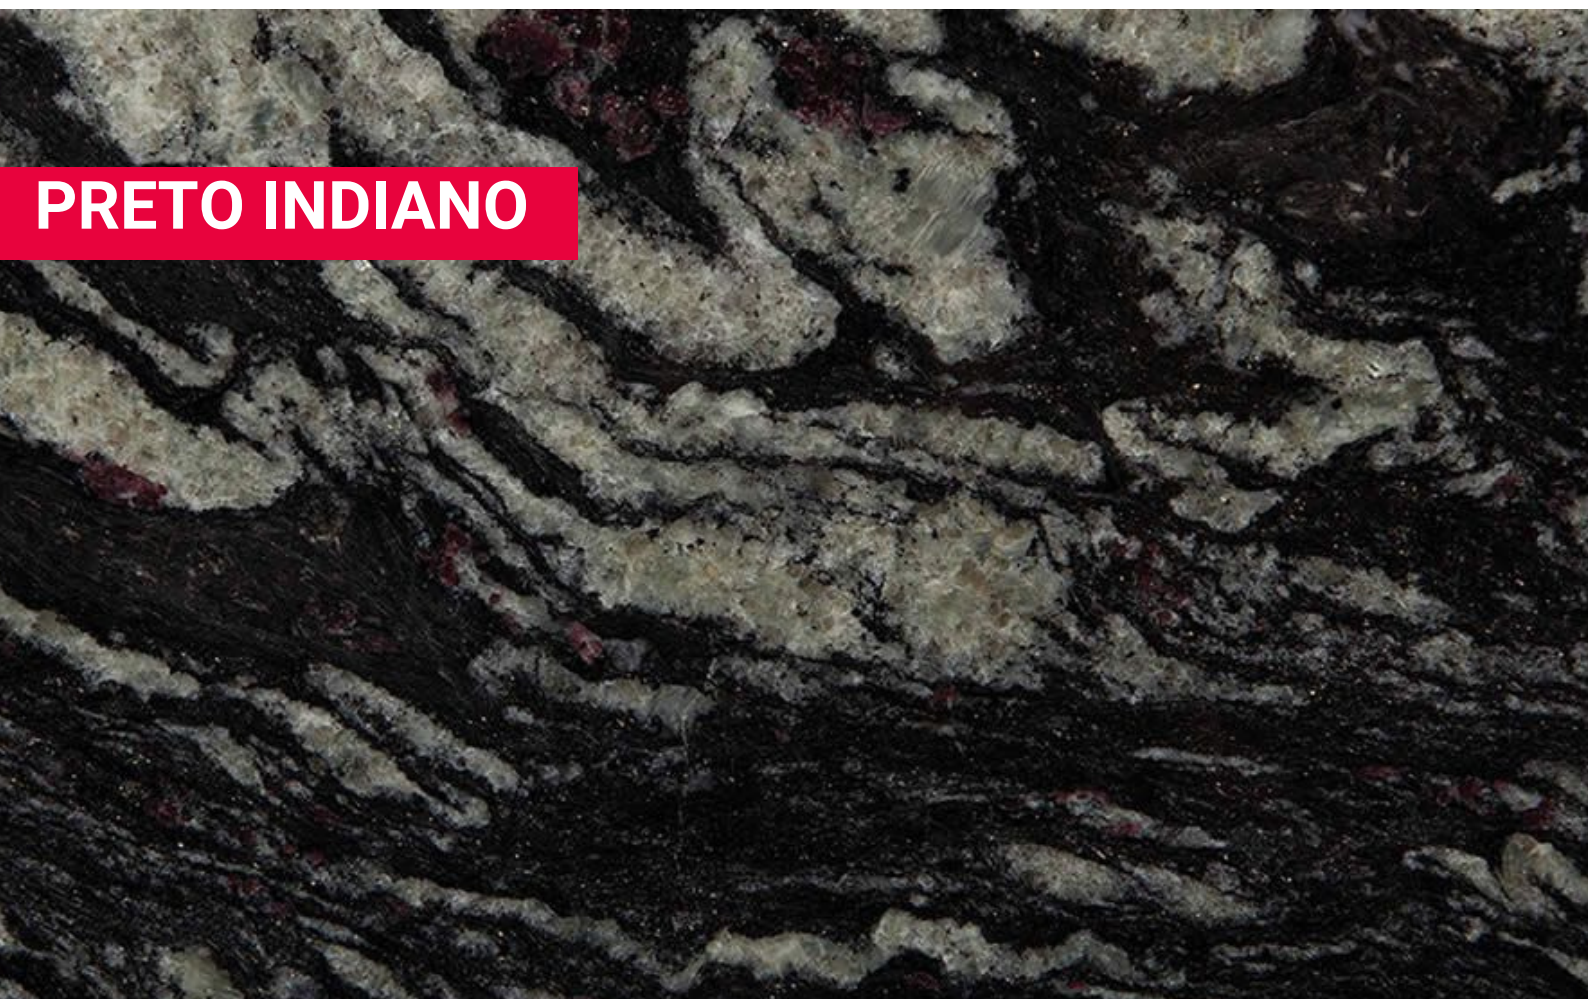

PRETO INDIANO